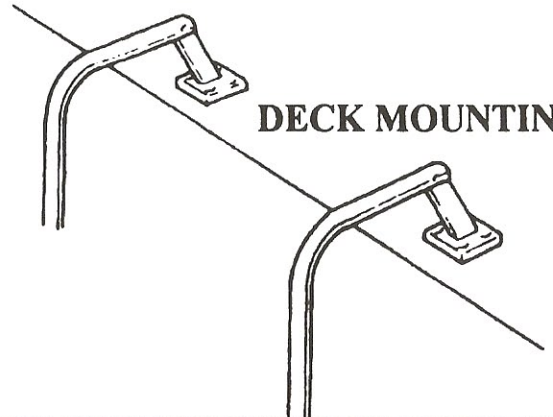

TRACK MOUNTING

LOCKING HINGE

SELF STORING STANDOFF

TOE RAIL MOUNTING

SELF STORING STANDOFF

DECK MOUNTING

TOE RAIL MOUNTING BASE

Amidship ladders are designed to fit into a gate opening and are custom fitted to your boat. In heavy "seas", boarding amidship is safer. Please complete the following dimensions.

Dimensions:

- D _____
- T _____
- U _____
- H₁ _____
- H₂ _____
- H_L _____

SPECIFICATIONS:

- Tube size: Standard 1" (.065 Wall)
- Tube alloy: Standard 304 316
- Type step: Standard Flat
- PVC Plas Teak
- Teak
- Width: 14" Standard
- Type of Mounting: Deck
- Toe Rail
- Track Track Size