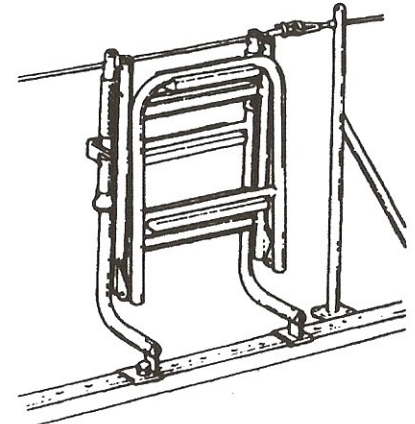

TRACK MOUNTING

LOCKING HINGE

SELF STORING STANDOFF

TOE RAIL MOUNTING

SELF STORING STANDOFF

DECK MOUNTING

TOE RAIL MOUNTING BASE

Amidship ladders are designed to fit into a gate opening and are custom fitted to your boat. In heavy "seas", boarding amidship is safer. Please complete the following dimensions.

Dimensions:

- D _____
- T _____
- U _____
- H₁ _____
- H₂ _____
- H_L _____

SPECIFICATIONS:

- Tube size: Standard 1" (.065 Wall)
- Tube alloy: Standard 304 316
- Type step: Standard Flat
- PVC Plas Teak
- Teak
- Width: 14" Standard
- Type of Mounting: Deck
- Toe Rail
- Track Track Size