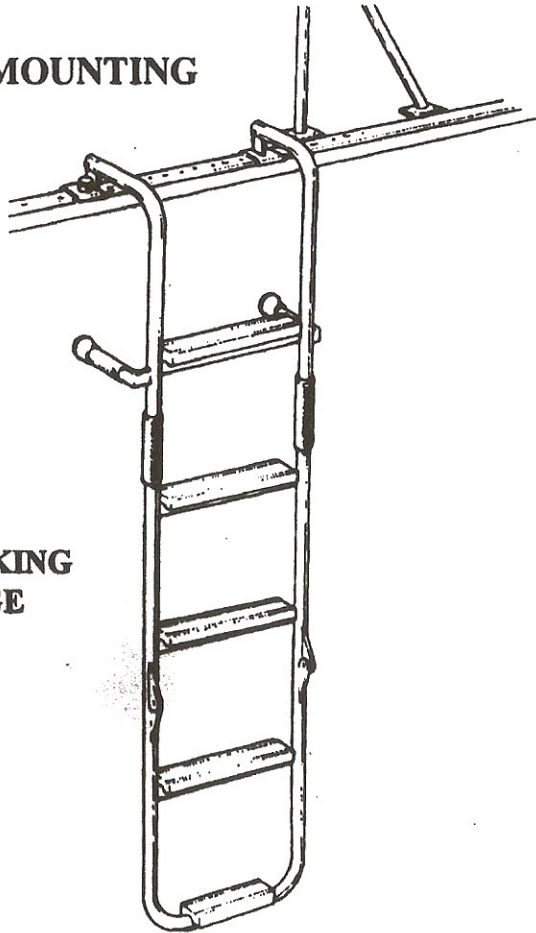

TRACK MOUNTING

LOCKING HINGE

SELF STORING STANDOFF

TOE RAIL MOUNTING

SELF STORING STANDOFF

DECK MOUNTING

TOE RAIL MOUNTING BASE

Amidship ladders are designed to fit into a gate opening and are custom fitted to your boat. In heavy "seas", boarding amidship is safer. Please complete the following dimensions.

Dimensions:

- D _____
- T _____
- U _____
- H₁ _____
- H₂ _____
- H_L _____

SPECIFICATIONS:

- Tube size: Standard 1" (.065 Wall)
- Tube alloy: Standard 304 316
- Type step: Standard Flat
- PVC Plas Teak
- Teak
- Width: 14" Standard
- Type of Mounting: Deck
- Toe Rail
- Track Track Size