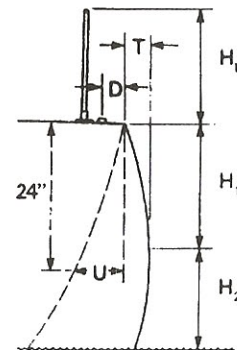

TRACK MOUNTING

LOCKING HINGE

SELF STORING STANDOFF

TOE RAIL MOUNTING

SELF STORING STANDOFF

DECK MOUNTING

TOE RAIL MOUNTING BASE

Amidship ladders are designed to fit into a gate opening and are custom fitted to your boat. In heavy "seas", boarding amidship is safer. Please complete the following dimensions.

Dimensions:

- D _____
- T _____
- U _____
- H₁ _____
- H₂ _____
- H_L _____

SPECIFICATIONS:

- Tube size: Standard 1" (.065 Wall)
- Tube alloy: Standard 304 316
- Type step: Standard Flat
- PVC Plas Teak
- Teak
- Width: 14" Standard
- Type of Mounting: Deck
- Toe Rail
- Track Track Size

Price quoted for length.

20% Additional Charge for Type 316